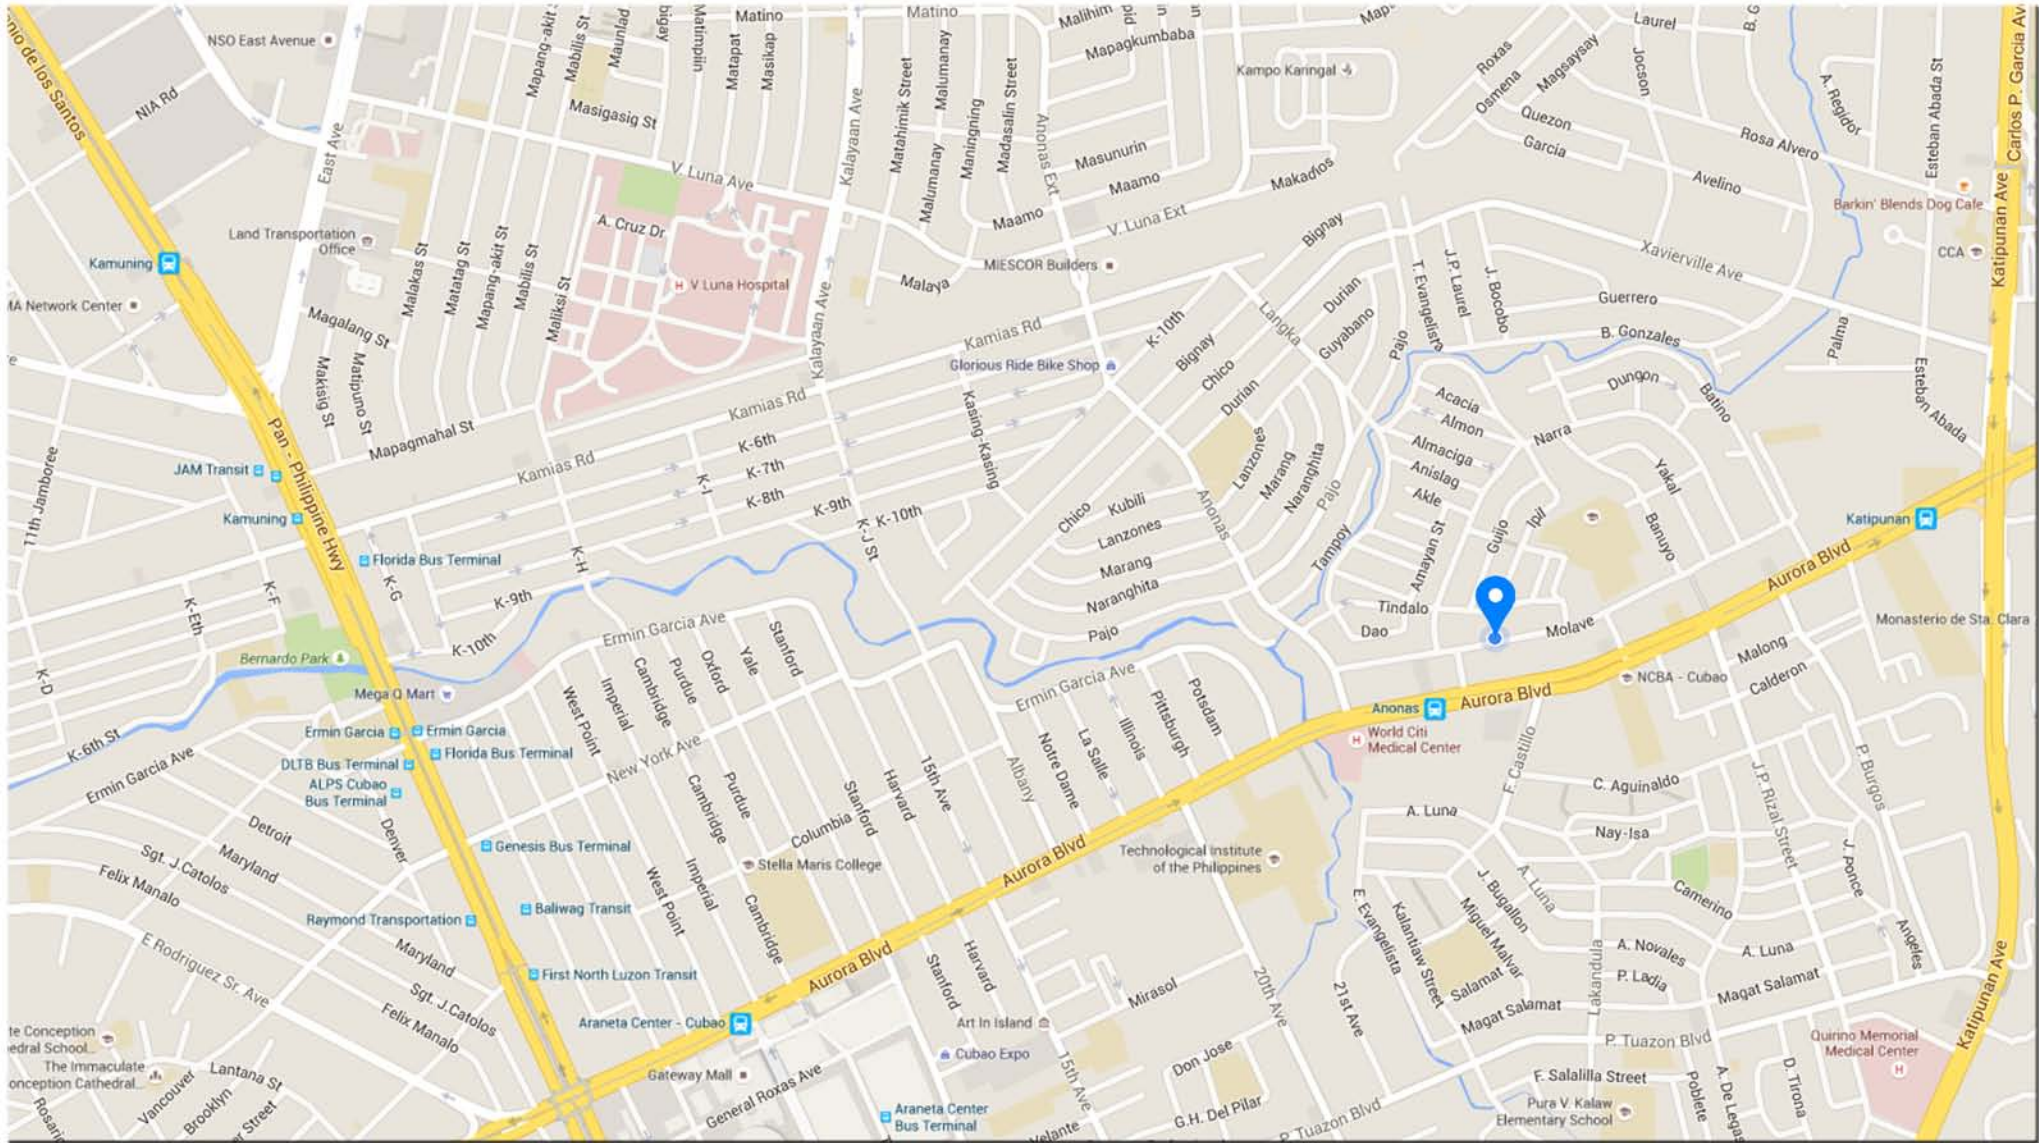

# LOCATION MAP

Philippine Council of Evangelical Churches (PCEC)

Evangelical Center 62 Molave Street, Project 3, Quezon City  
<http://www.pceconline.org> | Tel, Nos. +62 3 913 1655 to 58